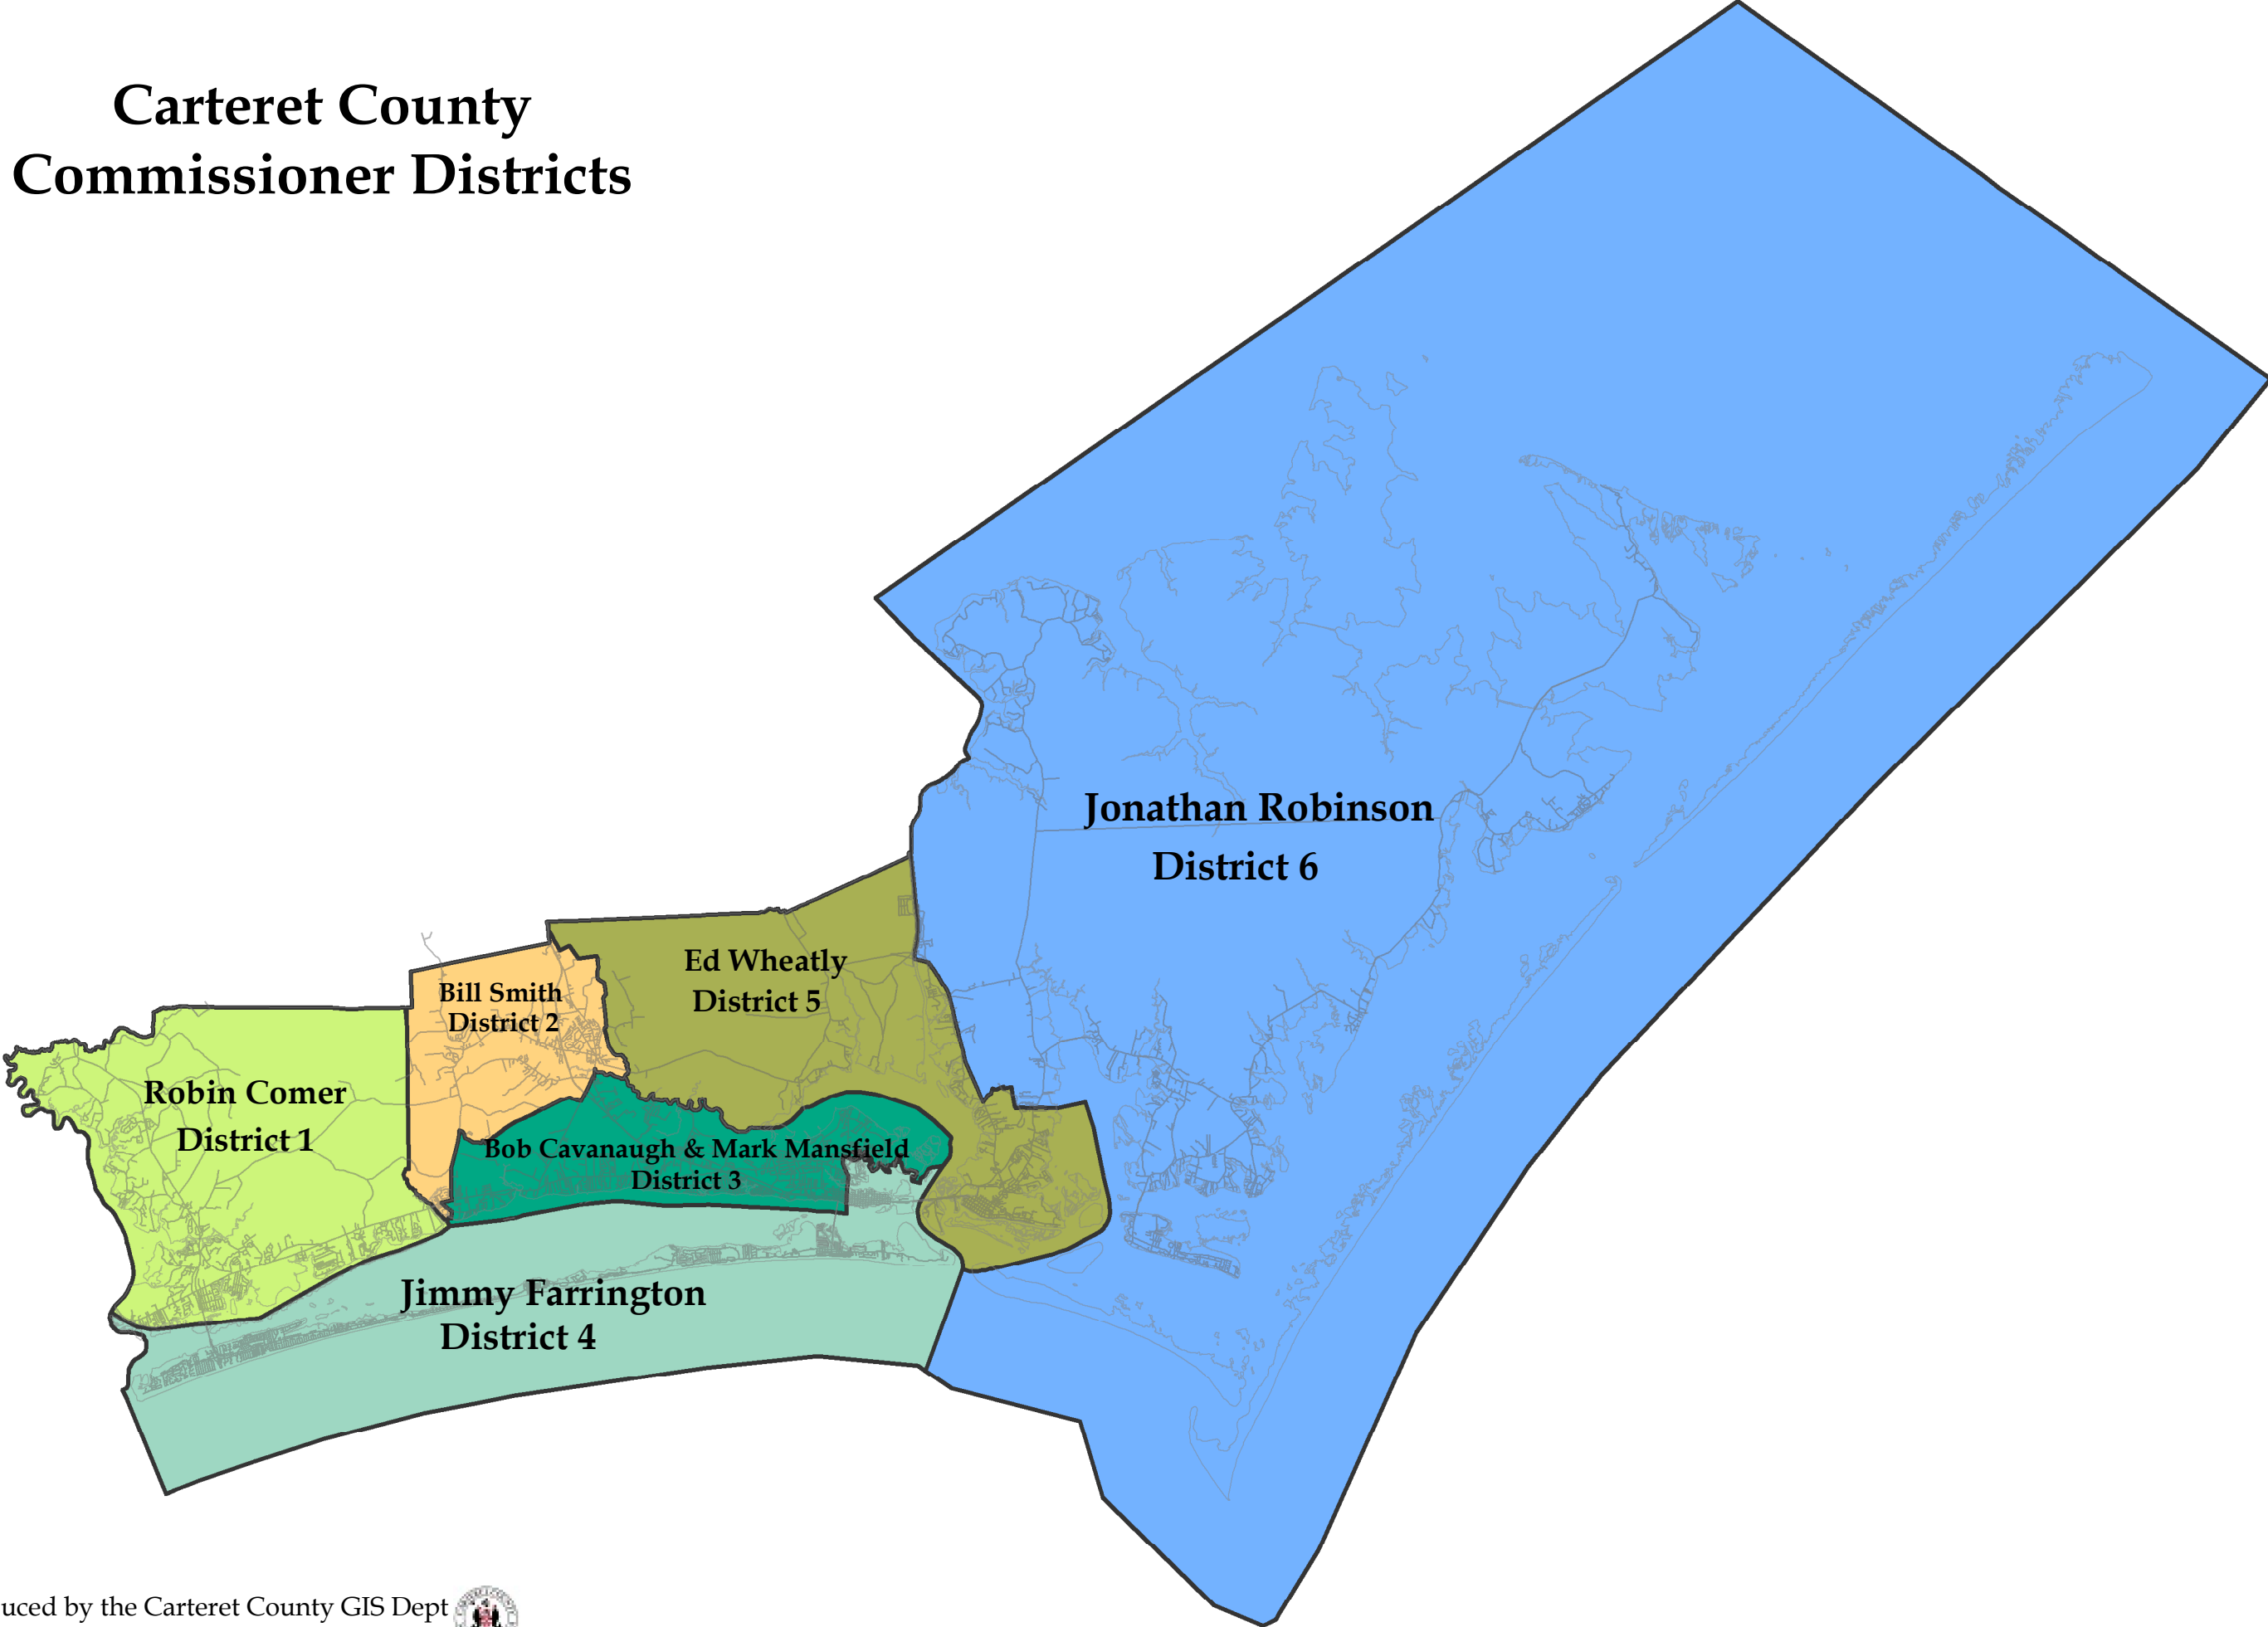

Carteret County Commissioner Districts

COUNTY COMMISSIONER DISTRICT/PRECINCTS

District 1 – Robin Comer

Precincts:

Bogue
Cape Carteret/Cedar Point
Peletier
Stella

District 2 – Bill Smith

Precincts:

Newport #2
Portion of Newport #1
Portion of Broad Creek

District 3 – Mark Mansfield

Precincts:

Morehead #2
Morehead #3
Morehead #4
Wildwood
Portion of Broad Creek
Portion of Morehead #1

District 3 – Bob Cavanaugh

Precincts:

Morehead #2
Morehead #3
Morehead #4
Wildwood
Portion of Broad Creek
Portion of Morehead #1

District 4 – Jimmy Farrington

Precincts:

Atlantic Beach
Indian Beach/Salter Path
Pine Knoll Shores
Emerald Isle
Portion of Morehead #1

District 5 – Ed Wheatly

Precincts:

Beaufort #1
Beaufort #2
Mill Creek
Portion of Newport #1
Portion of Wiregrass/Harlowe

Merrimon

North River

Portion of Wiregrass/Harlowe